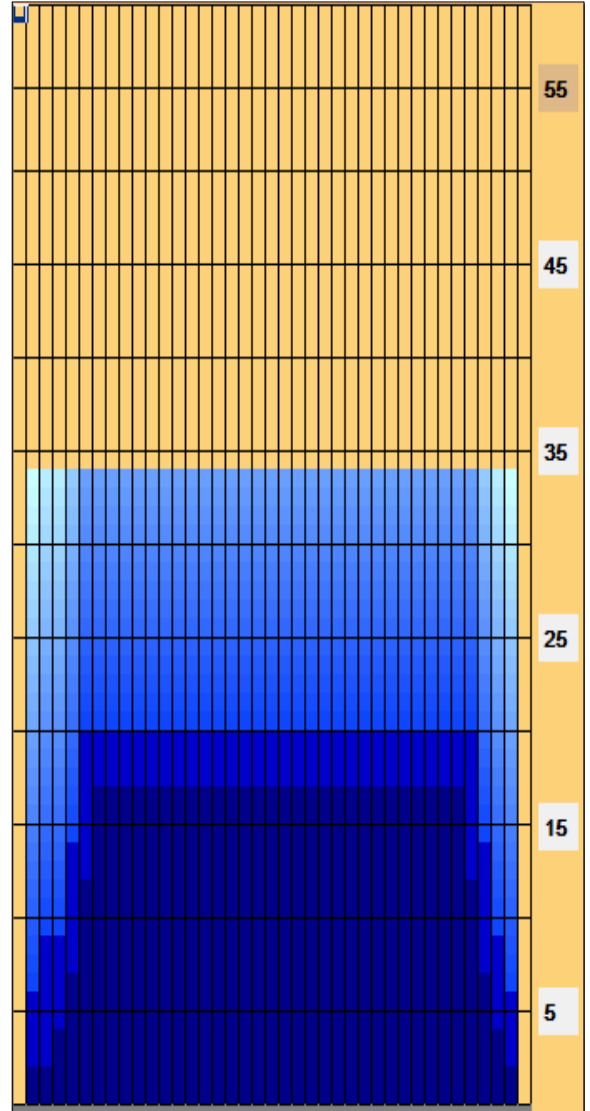

Benedikt Most - Krátké mazaní

Oil Pattern Distance:	34 Feet	Reverse Brush Drop:	39 Feet	Oil Per Board:	50 uL
Forward Oil Total:	14.65 mL	Reverse Oil Total:	9.8 mL	Volume Oil Total:	24.45 mL
Forward Boards Crossed:	293 Boards	Reverse Boards Crossed:	196 Boards	Total Boards Crossed:	489 Boards

	Start	Stop	Loads	Speed	Crossed	Start	End	Feet	T.Oil
1	2L	2R	3	10	111	0.0	2.8	2.8	5550
2	4L	3R	1	14	34	2.8	4.7	1.9	1700
3	5L	4R	1	18	32	4.7	7.2	2.5	1600
4	6L	5R	2	18	60	7.2	12.3	5.1	3000
5	7L	6R	2	18	56	12.3	17.4	5.1	2800
6	2L	2R	0	22	0	17.4	25.0	7.6	0
7	2L	2R	0	26	0	25.0	34.0	9.0	0

Conditioner:
Type In or Select One

TransferType:
Type In or Select One

Forward

Reverse

Combined

Buff

	Start	Stop	Loads	Speed	Crossed	Start	End	Feet	T.Oil
1	2L	2R	0	30	0	34.0	20.0	-14.0	0
2	6L	5R	2	22	60	20.0	13.8	-6.2	3000
3	5L	4R	2	18	64	13.8	8.7	-5.1	3200
4	3L	3R	1	18	35	8.7	6.2	-2.5	1750
5	2L	2R	1	14	37	6.2	4.3	-1.9	1850
6	2L	2R	0	14	0	4.3	0.0	-4.3	0

Forward	Reverse	More
---------	---------	------

Item	3L-7L:18L-18R	8L-12L:18L-18R	13L-17L:18L-18R	18L-18R:17R-13R	18L-18R:12R-8R	18L-18R:7R-3R
Description	Outside Track:Middle	Middle Track:Middle	Inside Track:Middle	Middle: Inside Track	Middle:Middle Track	Middle:Outside Track
Track Zone Ratio	1.56	1	1	1	1	1.29